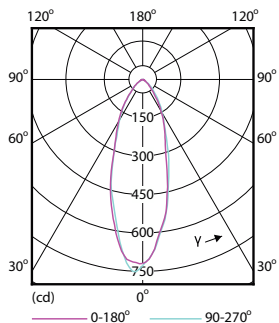

Product	D	C
Corepro LEDspot 4.6-50W GU10 830 36D	50 mm	54 mm

Fotometriske data

Spectral Power Distribution Colour

Accent Lighting Spots

CorePro LEDspot MV

Fotometriske data

Light Distribution Diagram

Levetid

Life Expectancy Diagram

Lumen Maintenance Diagram