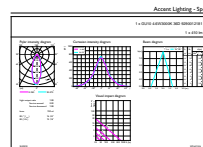

Product	D	C
Corepro LEDspot 4.6-50W GU10 830 36D	50 mm	54 mm

Fotometriske data

Spectral Power Distribution Colour

Accent Lighting Spots

CorePro LEDspot MV

Fotometriske data

Light Distribution Diagram

Levetid