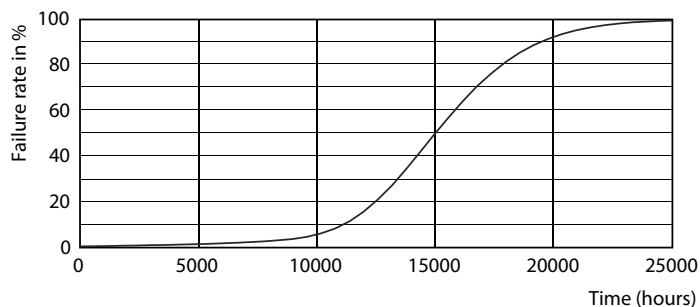

Product	D	C
Corepro LEDspot 4.6-50W GU10 830 36D	50 mm	54 mm

Fotometriske data

Spectral Power Distribution Colour

Accent Lighting Spots

CorePro LEDspot MV

Fotometriske data

Light Distribution Diagram

Levetid

Life Expectancy Diagram

Lumen Maintenance Diagram