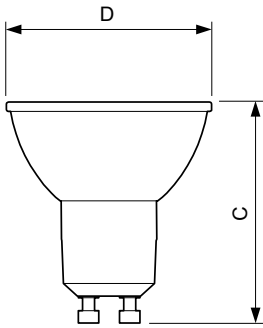

CorePro LEDspot MV

Energiforbrug kWh/1000 t.	5 kWh
	391858
Produktdata	
Fuldstændig produktkode	871869672837600
Ordreproduktnavn	Corepro LEDspot 4.6-50W GU10 830 36D
EAN/UPC – produkt	8718696728376
Ordrekode	72837600

Lokal ordrekode	2057807953
SAP-tæller – antal pr. pakke	1
Tæller – antal pakker pr. kasse (udvendig emballage)	10
SAP-materiale	929001218102
Kopier nettovægt (stykke)	0,045 kg

Målskitse

Corepro LEDspot 4.6-50W GU10 830 36D

Product	D	C
Corepro LEDspot 4.6-50W GU10 830 36D	50 mm	54 mm